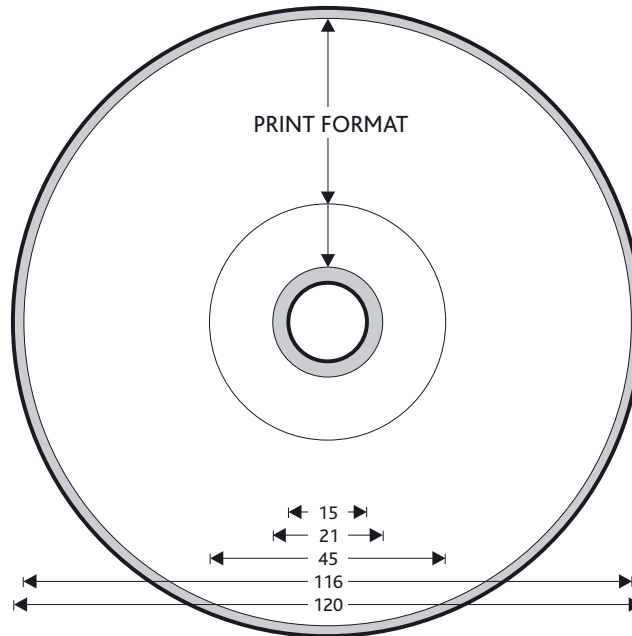

### 12: Offset Printing, Label 12cm, single sided (BD25 & BD50)

**Print format:**

Outside diameter: 116 mm

Inside diameter: 21 or 45 mm

**Trapping:**

For image and line elements, trapping of approx. 0.10 mm is necessary.

**Colours:**

5 colours (4 standard process colours and white)

**Printing sequence:**

1st colour = silk-screen (flood white)

2nd - 5th colours = dry offset (standard process colours C M Y K)

**Text sizes:**

Positive: min. 4.5 point (line weight min. 0.08mm)

Negative: min. 5 point (line weight min. 0.10mm)