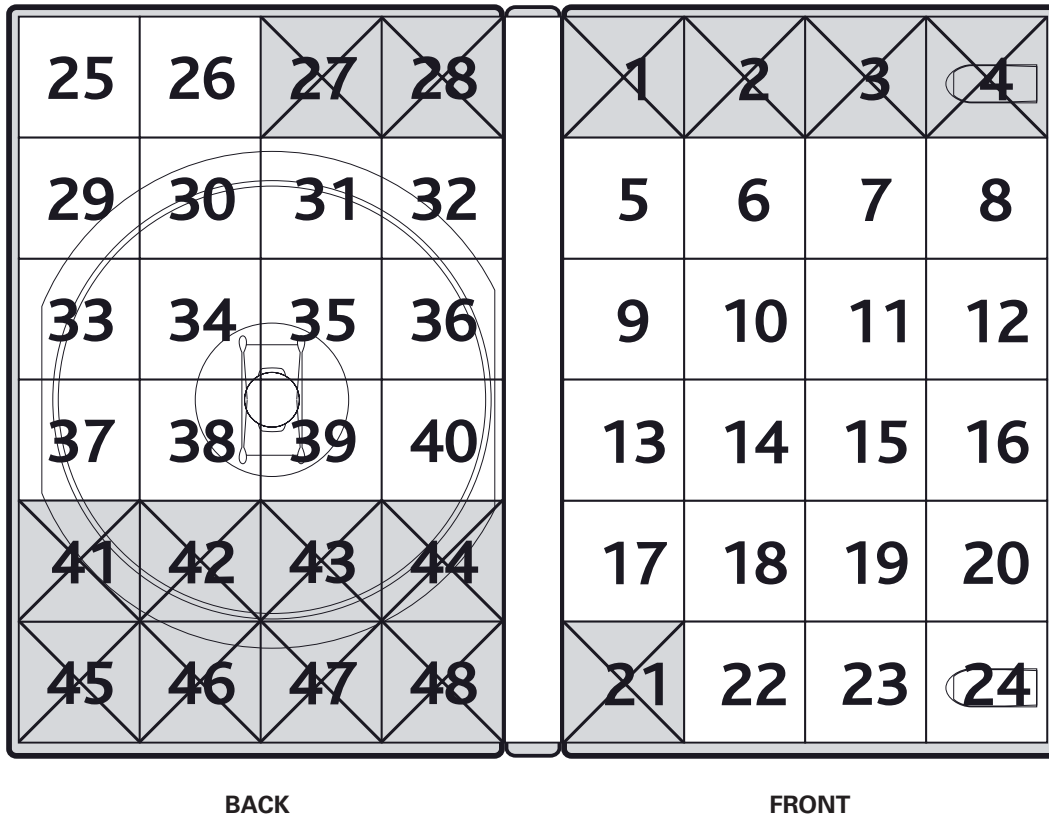

SOFTBOX-STICKERSPECIFICATION
215: Sticker Position on MS-Xbox (Soft Box and Inlay)

EXTERNAL VIEW

A sticker cannot be placed in any of the boxes marked with an X.